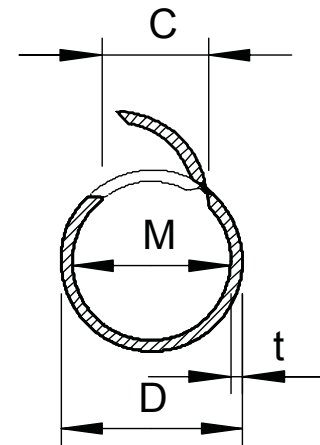

Set consisting of Quick pipe electrical installation pipes and Quick clip surface-mounted clips. For surface-mounted routing of cables in interiors and protected outdoor areas. Universal fastening on wall and ceiling. Comprises 50 m of pipe each of 2 metres in length and 156 Quick clips. Can be used in a temperature range of -25 to +60 °C.

Type	Dimension M	Dim. t mm	Dim. C mm	Dim. D mm
2954 M16 LGR	13,2	1,2	8,2	15,6
2954 M20 LGR	17	1,5	10	20
2954 M25 LGR	21,8	1,6	13,6	25
2954 M32 LGR	28,6	1,7	17	32

Dimensions