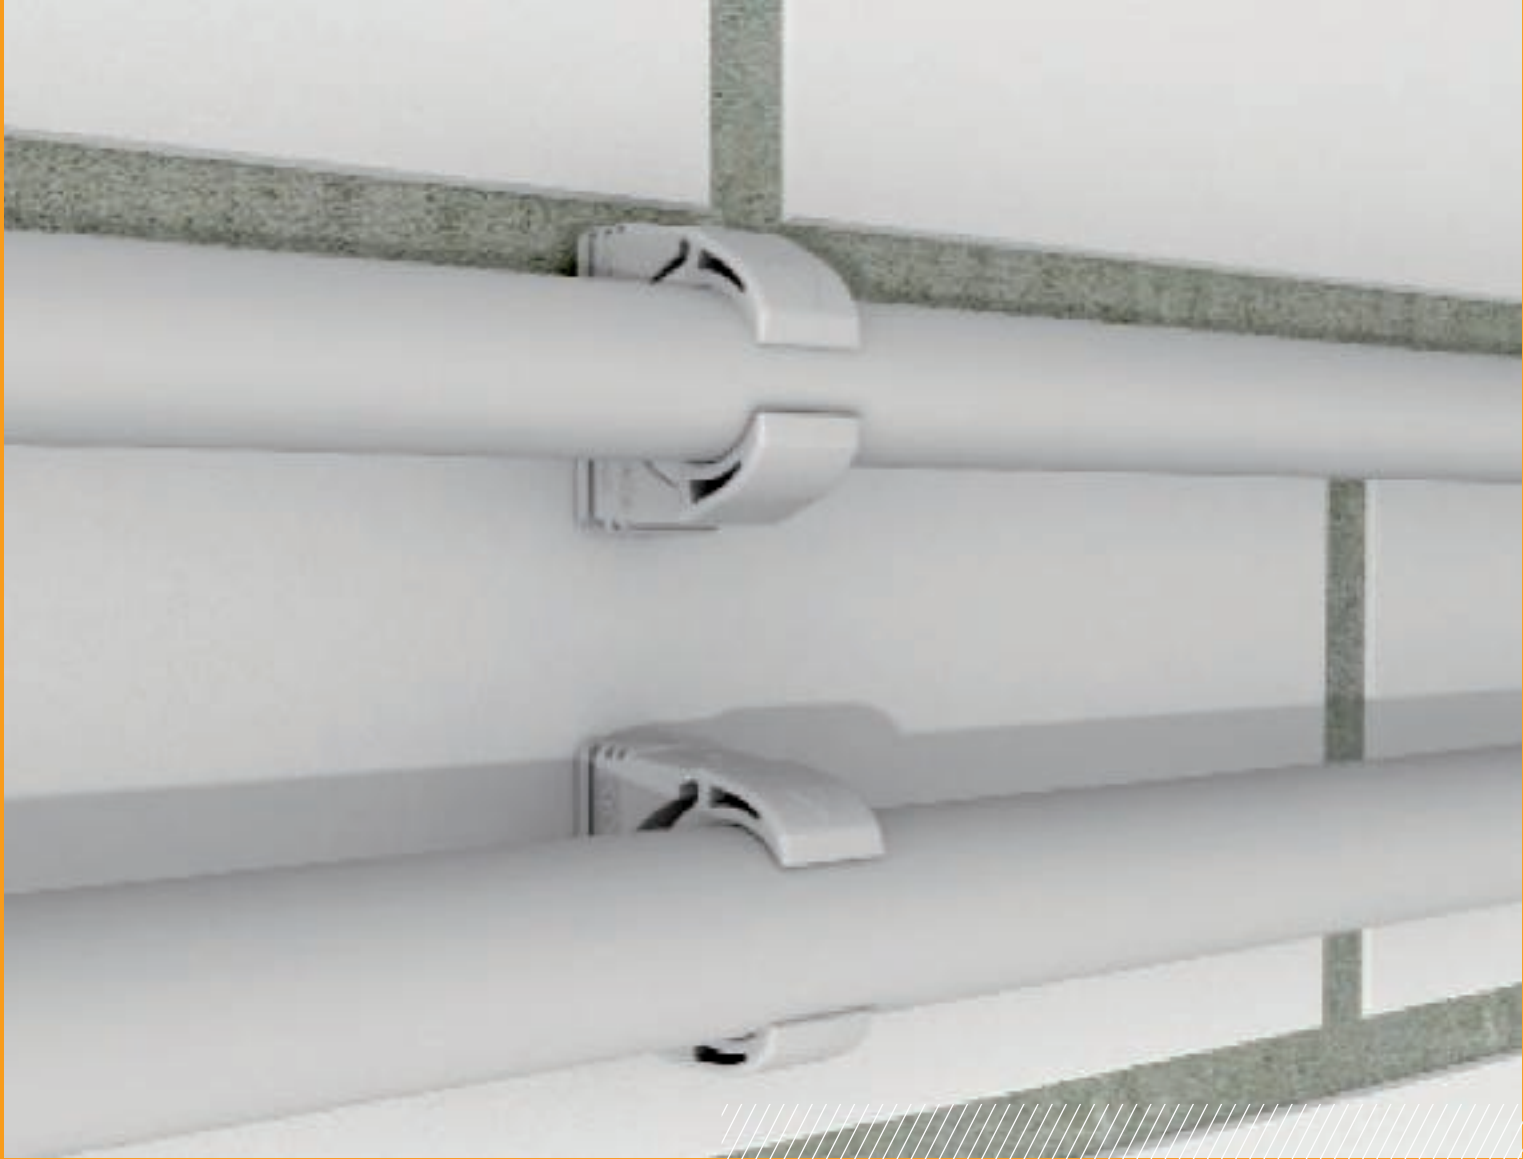

Quick pipe

The openable system for simple and flexible installations

Quick pipe

The Quick pipe system combines the benefits of cable ducts and conventional electrical installation pipes to produce a single, intelligent system for surface-mounted installations.

The OBO Quick series offers three different types of halogen-free pressure and pipe clips for the time-saving and secure fastening of cables and electrical installation pipes. Benefit from shorter mounting times when fastening installations on walls and ceilings, both indoors and outdoors.

All the clip types and sizes of the OBO Quick series can be interconnected easily, thanks to the shared arrangement contour. This means you can mount up to three clips with a single drill hole. The patented shape of the arrangement contour permits a particularly high carrying capacity.

Quick clip

The high-speed clip

- Extreme loading capacity
- Maximum stability
- Extremely easy mounting
- Insertion slopes
- Slot fastening
- Suitable for lining up
- Latch-in hole/middle stopper

Multi-Quick clip