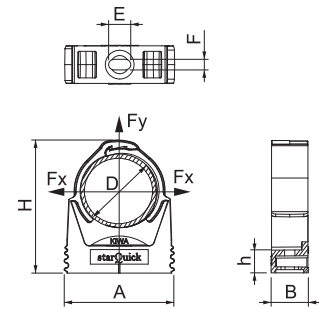

Dimensions