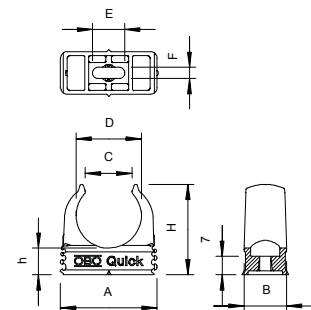

Dimensions