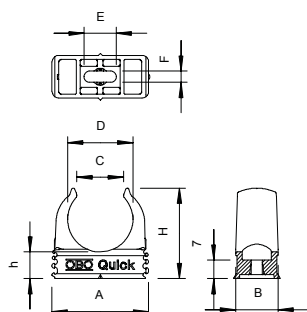

IP 44 M

Type	Cutting area mm	Pack Piece	Weight kg/100 pc.	Item no.

Quick pipe shears

Shears for burr-free cutting of Quick Wire electrical installation pipe Ø 16-32 mm.

Quick clips

Quick clip

Type	Nominal size	Colour	Shipping box Piece	Pack Piece	Weight kg/100 pc.	Item no.
2955 M16	M16	Light grey	1200	100	0.252	2149004
2955 M20	M20	Light grey	1200	100	0.325	2149010
2955 M25	M25	Light grey	1200	100	0.430	2149016
2955 M32	M32	Light grey	600	50	0.630	2149022
2955 M40	M40	Light grey	600	50	0.835	2149028
2955 M50	M50	Light grey	300	25	1.454	2149034
2955 M63	M63	Light grey	240	20	2.203	2149040

Flush-mounted clip to accept metric steel armoured pipes and heavy-duty insulating pipes, as well as Quick Pipe electrical installation pipes. Universal fastening options on walls and ceilings, both in indoor and protected outdoor areas. With slot for side alignment during mounting with wood screw or knock-in anchor. Toolless pipe mounting. Can also be arranged with OBO Multi-Quick or starQuick clip. M16 - M32 size can be screwed onto M6 thread. Recommended fastening spacing 50–60 cm, for max. extraction values F at a room temperature of 20 °C, see the table.

Dimensions

Type	Nominal size	Dim. A mm	Dim. B mm	Dim. C mm	Dim. D mm	Dim. E mm	Dim. F mm	Dim. H mm	Dim. mm	Pull-out value N
2955 M16	M16	25.3	16	11.5	15.5	7	4.2	25	10	75
2955 M20	M20	30.3	16	14	19.4	9	4.2	29.5	10	90
2955 M25	M25	36.3	16	17.5	24.3	12	4.2	34	10	100
2955 M32	M32	46.3	16	22.4	31.4	12	4.2	42	11	120
2955 M40	M40	57.3	16	26	39.2	11	4.6	51	12	140
2955 M50	M50	70.3	18	32	49	12	6	63	14	165
2955 M63	M63	87.3	20	43	61.5	12	6	74.5	15	230