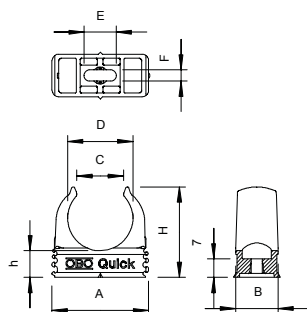

Flush-mounted clip to accept metric steel armoured pipes and heavy-duty insulating pipes, as well as Quick Pipe electrical installation pipes. Universal fastening options on walls and ceilings, both in indoor and protected outdoor areas. With slot for side alignment during mounting with wood screw or knock-in anchor. Toolless pipe mounting. Can also be arranged with OBO Multi-Quick or starQuick clip. M16 - M32 size can be screwed onto M6 thread. Recommended fastening spacing 50–60 cm, for max. extraction values F at a room temperature of 20 °C, see the table.

Dimensions

Type	Nominal size	Dim. A mm	Dim. B mm	Dim. C mm	Dim. D mm	Dim. E mm	Dim. F mm	Dim. H mm	Dim. mm	Pull-out value N
2955 M16	M16	25.3	16	11.5	15.5	7	4.2	25	10	75
2955 M20	M20	30.3	16	14	19.4	9	4.2	29.5	10	90
2955 M25	M25	36.3	16	17.5	24.3	12	4.2	34	10	100
2955 M32	M32	46.3	16	22.4	31.4	12	4.2	42	11	120
2955 M40	M40	57.3	16	26	39.2	11	4.6	51	12	140
2955 M50	M50	70.3	18	32	49	12	6	63	14	165
2955 M63	M63	87.3	20	43	61.5	12	6	74.5	15	230

Dimensions

Type	Nominal size	Dim. A mm	Dim. B mm	Dim. C mm	Dim. D mm	Dim. E mm	Dim. F mm	Dim. H mm	Dim. mm	Pull-out value N
2955 M16 SW	M16	15	21.5	11.2	15.7	7	4.2	17.6	10	75
2955 M20 SW	M20	30.3	16	14	19.4	9	4.2	29.5	10	90
2955 M25 SW	M25	36.3	16	17.5	24.3	12	4.2	34	10	100
2955 M32 SW	M32	46.3	16	22.4	31.4	12	4.2	42	11	120
2955 M40 SW	M40	57.3	16	26	39.2	11	4.6	51	12	140
2955 M50 SW	M50	70.3	18	32	49	12	6	63	14	165
2955 M63 SW	M63	87.3	20	43	61.5	12	6	74.5	15	230