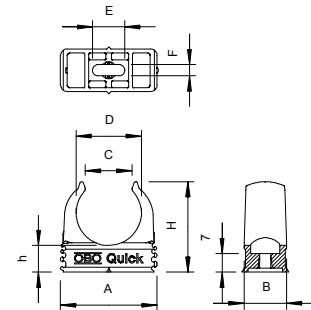

Dimensions