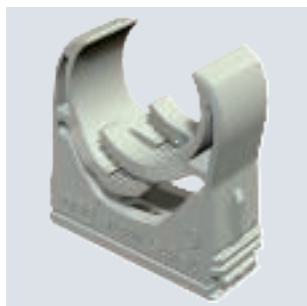

Multi-Quick clips

Multi-Quick clip

Type	Clamping range D mm	Colour	Pack Piece	Weight kg/100 pc.	Item no.
M-Quick 15-19LGR	15-19	Light grey	100	0.545	2153106
M-Quick 18-22LGR	18.5-22.5	Light grey	100	0.760	2153114
M-Quick 25-28LGR	25-28.5	Light grey	50	1.170	2153130
M-Quick 31-37LGR	31-37	Light grey	25	1.780	2153157

Flush-mounted clip to accept metric and PG pipes and Quick pipe electrical installation pipes. Flexible clamping range of several millimetres. Universal fastening options on walls and ceilings and usable in a profile rail, both in indoor and protected outdoor areas. Toolless pipe mounting. Can also be arranged with OBO Quick clip or starQuick clip.