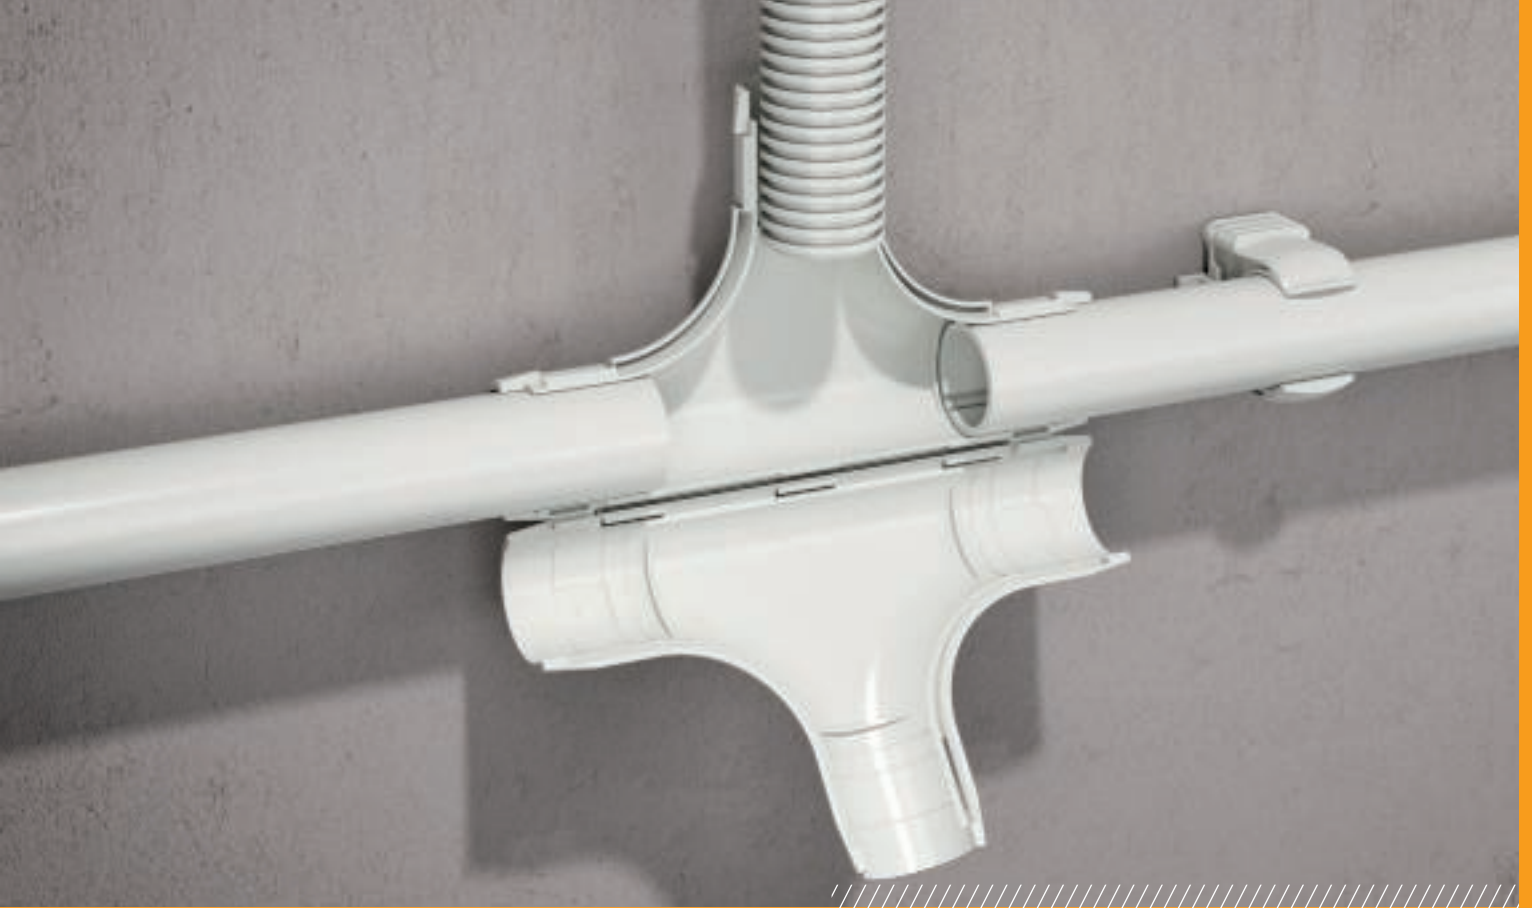

Quick pipe

The openable system for simple and flexible installations

Quick pipe

The Quick pipe system combines the benefits of cable ducts and conventional electrical installation pipes to produce a single, intelligent system for surface-mounted installations.

After the cable has been laid the Quick pipe is turned in the Quick clip, and thereby closed tightly.

Retro-fittings are also possible because the Quick pipe can be opened easily by turning it.

Quick pipe system fittings

The Quick pipe system is ideal for rapid installations. Perfectly matched fittings, which can be opened and closed again without tools, complete the system. They can accept both Quick pipe electrical installation pipes and also corrugated pipes.

The optimised hinge offers particularly rapid installation. It consists of just a single component that can easily be opened. This means that it can be opened and closed any number of times, providing more flexibility, even during retroinstallations.